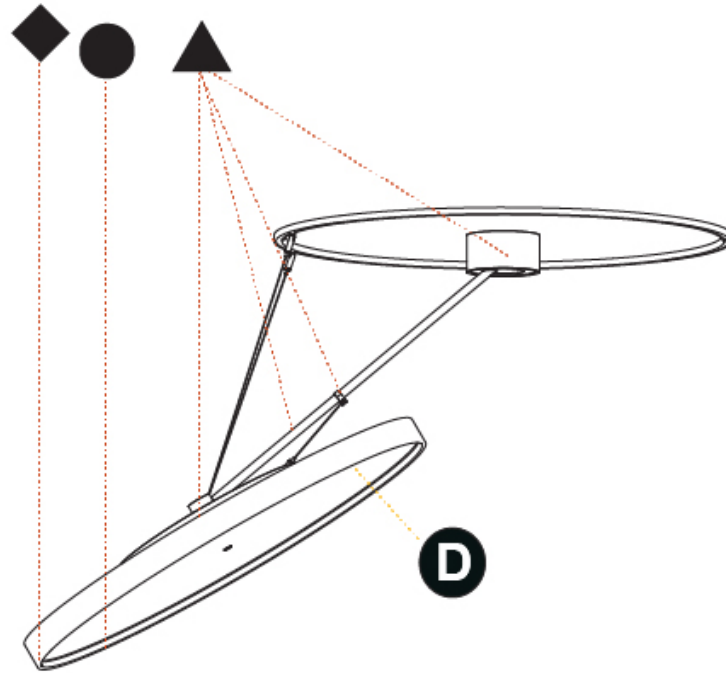

SIGN DIVA DANCER KORONA SUSPENSION

A30881-

PROJECT

TYPE

SPECIFIER

QUANTITY

DATE

A